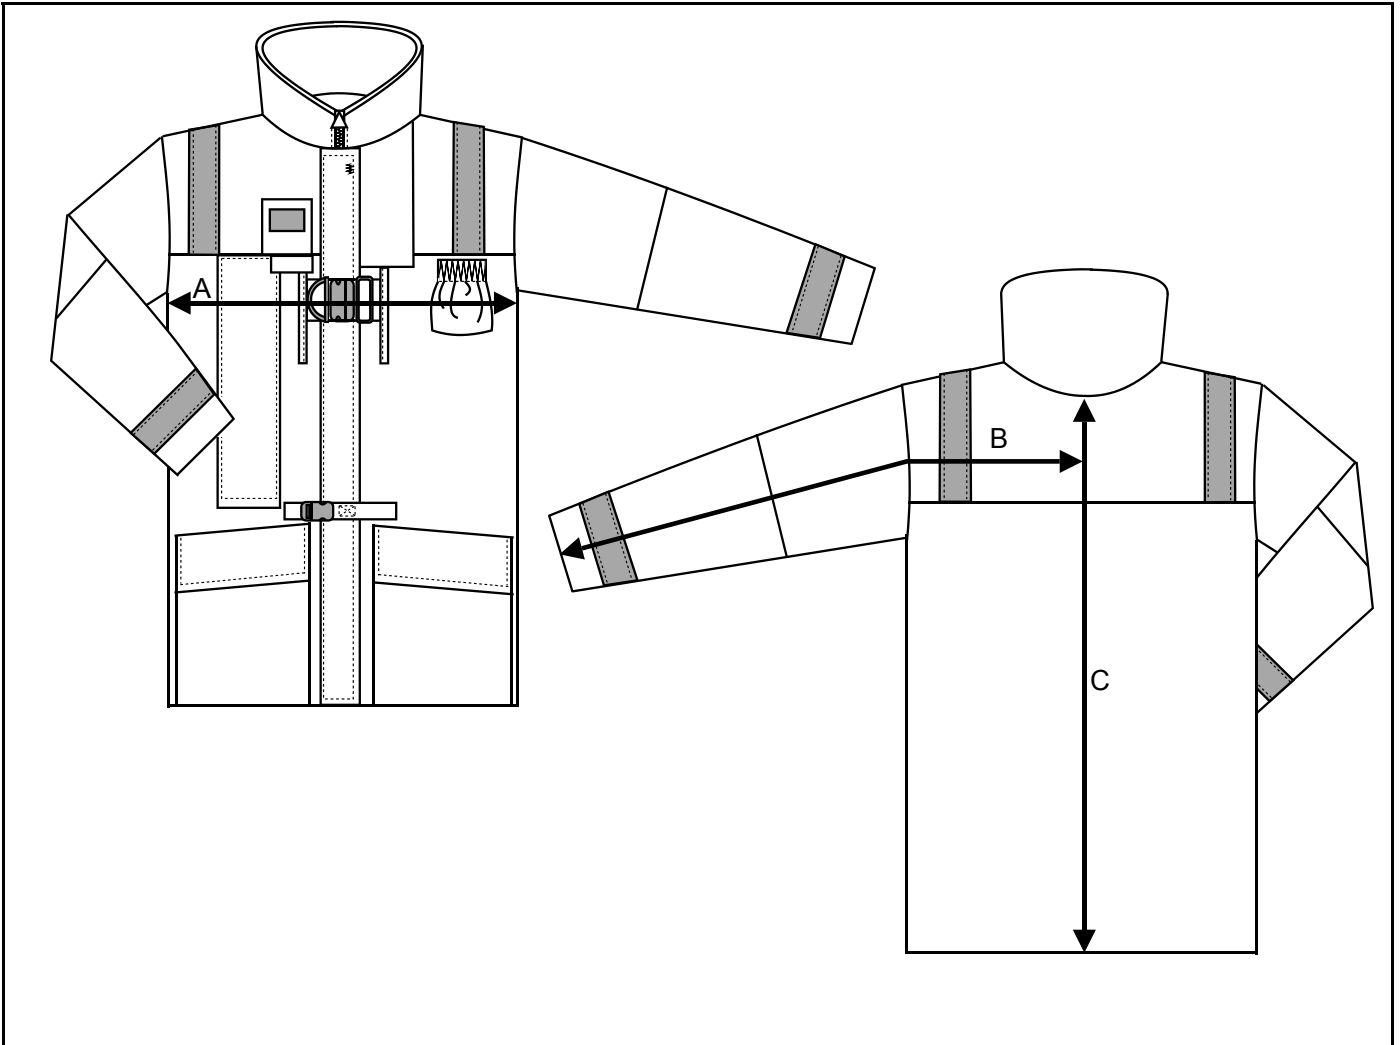

# SeaSafe

Description:-

SEASAFE TC180 coat

Style No:-

SF05tcJKT

Pattern ID:

SSAFETC180

All measurements in cm. Garment Circumference

Issue Date

08/02/06

MEASURING POINT	LOCATION	REF	XS	S	M	L	XL	XXL	XXXL
<b>Body Measurement</b>	To fit Chest	A	86.5	96.5	106.5	117	127	132	137
<b>Sleeve</b>	C/B to sleeve hem	B	83	83	86	89	92	95	95
<b>C/B Length</b>	C/B to hem	C	86.5	87.5	91	94	97	98.5	100.5