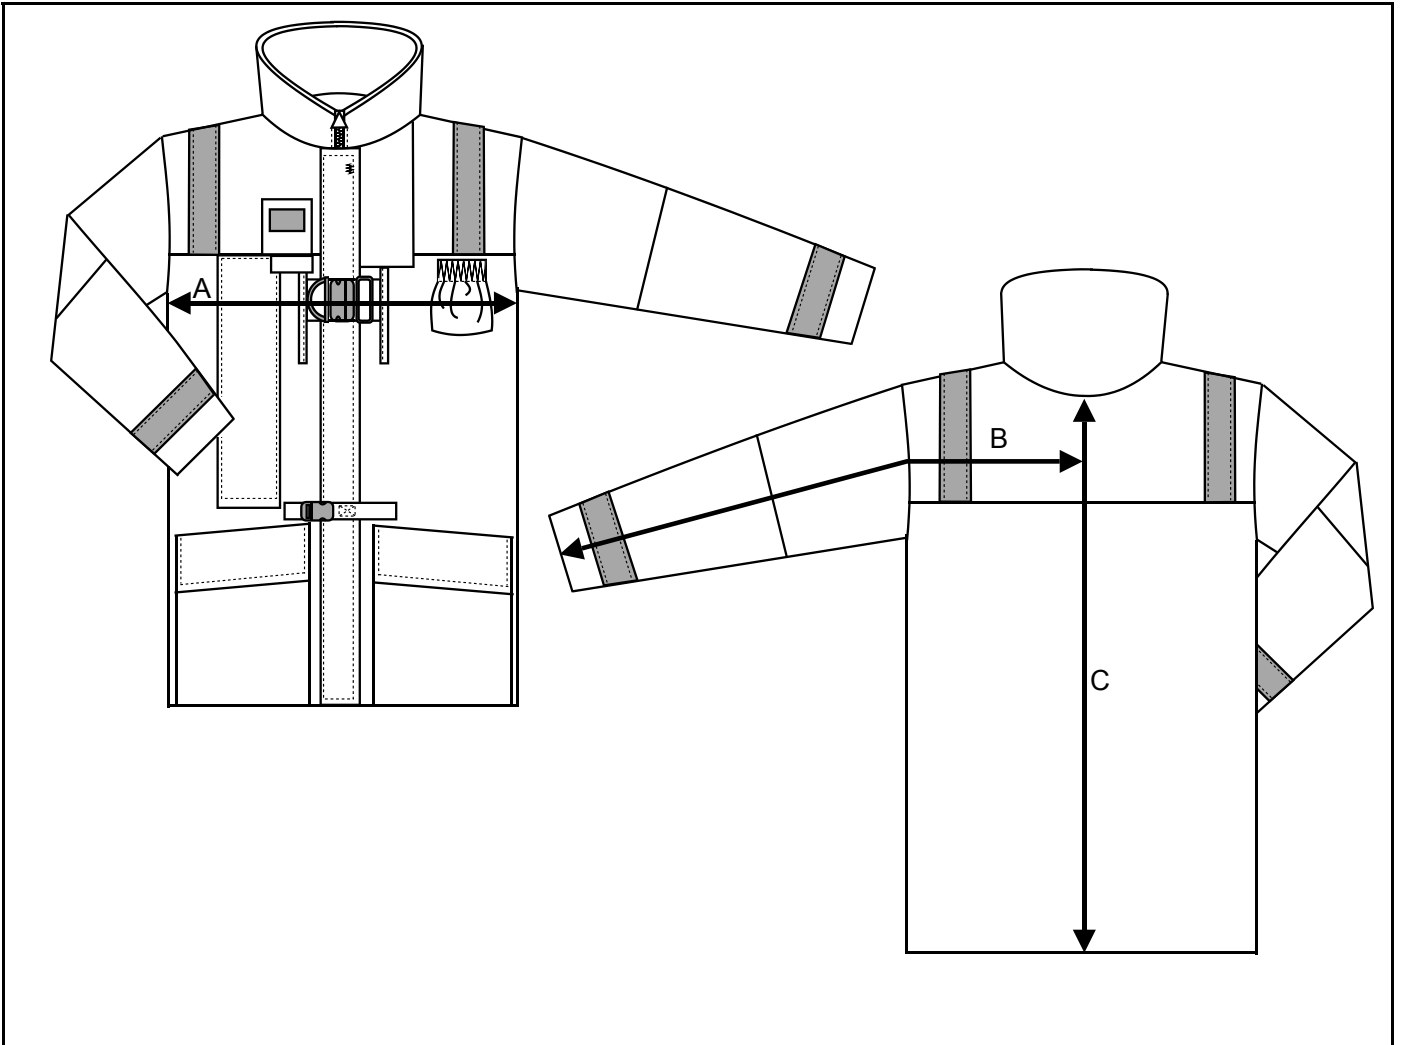

SeaSafe

Description:-

Mariner coat

Style No:-

SF05marinerJKT

Pattern ID:

Mariner coat

All measurements in cm. Garment Circumference

Issue Date

08/02/06

MEASURING POINT	LOCATION	REF	XS	S	M	L	XL	XXL	XXX L
Body Measurement	To fit Chest	A	86.5	96.5	106.5	117	127	132	137
Sleeve	C/B to sleeve hem	B	83	83	86	89	92	95	95
C/B Length	C/B to hem	C	86.5	87.5	91	94	97	98.5	100.5